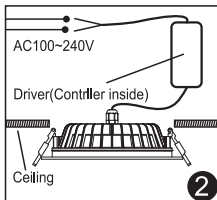

Beam Angle: 120°

IP Rate: IP54

Material: Aluminum

Hole Size: \varnothing 175~180mm

Model No.: FUT063

Power: 6W

Input Voltage: AC100~240V 50/60Hz

Color temperature: 2700K~6500K

Luminous Flux: 500LM

Light Efficiency: 80LM/W

CRI:>80

PF: >0.5

Lifespan: 50000 hours

Beam Angle: 120°

IP Rate: IP54

Material: Aluminum

Hole Size: $\varnothing 90\sim 100\text{mm}$

Instructions

1. Please open the hole on the ceiling according to the correct size of Diagram 1.
2. Connect the driver properly according to the wire connection Diagram 2. And then put the driver and wire into the ceiling from the hole.
3. Push in the two spring elements, make sure that they are deployed and anchored on the back of the ceiling Diagram 3 and 4.