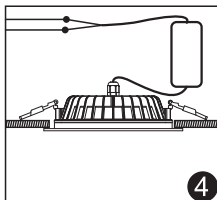

Beam Angle: 120°

IP Rate: IP54

Material: Aluminum

Hole Size: \varnothing 175~180mm

Model No.: FUT063

Power: 6W

Input Voltage: AC100~240V 50/60Hz

Color temperature: 2700K~6500K

Luminous Flux: 500LM

Light Efficiency: 80LM/W

CRI:>80

PF: >0.5

Lifespan: 50000 hours

Beam Angle: 120°

IP Rate: IP54

Material: Aluminum

Hole Size: $\varnothing 90\sim 100\text{mm}$

Instructions

1. Please open the hole on the ceiling according to the correct size of Diagram 1.
2. Connect the driver properly according to the wire connection Diagram 2. And then put the driver and wire into the ceiling from the hole.
3. Push in the two spring elements, make sure that they are deployed and anchored on the back of the ceiling Diagram 3 and 4.