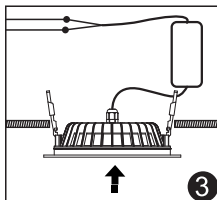

Beam Angle: 120°

IP Rate: IP54

Material: Aluminum

Hole Size: \varnothing 175~180mm

Model No.: FUT063

Power: 6W

Input Voltage: AC100~240V 50/60Hz

Color temperature: 2700K~6500K

Luminous Flux: 500LM

Light Efficiency: 80LM/W

CRI:>80

PF: >0.5

Lifespan: 50000 hours

Beam Angle: 120°

IP Rate: IP54

Material: Aluminum

Hole Size: $\varnothing 90\sim 100\text{mm}$

Instructions

1. Please open the hole on the ceiling according to the correct size of Diagram 1.
2. Connect the driver properly according to the wire connection Diagram 2. And then put the driver and wire into the ceiling from the hole.
3. Push in the two spring elements, make sure that they are deployed and anchored on the back of the ceiling Diagram 3 and 4.