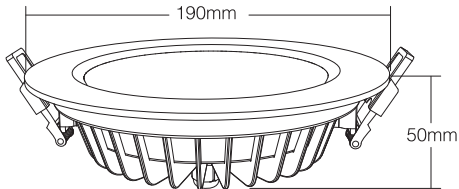

Beam Angle: 120°

IP Rate: IP54

Material: Aluminum

Hole Size: \varnothing 175~180mm

Model No.: FUT063

Power: 6W

Input Voltage: AC100~240V 50/60Hz

Color temperature: 2700K~6500K

Luminous Flux: 500LM

Light Efficiency: 80LM/W

CRI:>80

PF: >0.5

Lifespan: 50000 hours

Beam Angle: 120°

IP Rate: IP54

Material: Aluminum