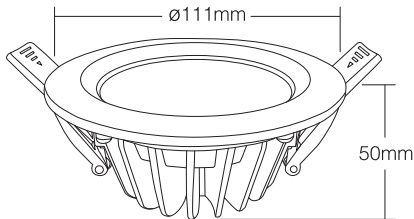

Beam Angle: 120°

IP Rate: IP54

Material: Aluminum

Hole Size: \varnothing 175~180mm

Model No.: FUT063

Power: 6W

Input Voltage: AC100~240V 50/60Hz

Color temperature: 2700K~6500K

Luminous Flux: 500LM

Light Efficiency: 80LM/W

CRI:>80

PF: >0.5

Lifespan: 50000 hours

Beam Angle: 120°

IP Rate: IP54

Material: Aluminum

Hole Size: $\varnothing 90\sim 100\text{mm}$

Instructions

1. Please open the hole on the ceiling according to the correct size of Diagram 1.
2. Connect the driver properly according to the wire connection Diagram 2. And then put the driver and wire into the ceiling from the hole.
3. Push in the two spring elements, make sure that they are deployed and anchored on the back of the ceiling Diagram 3 and 4.